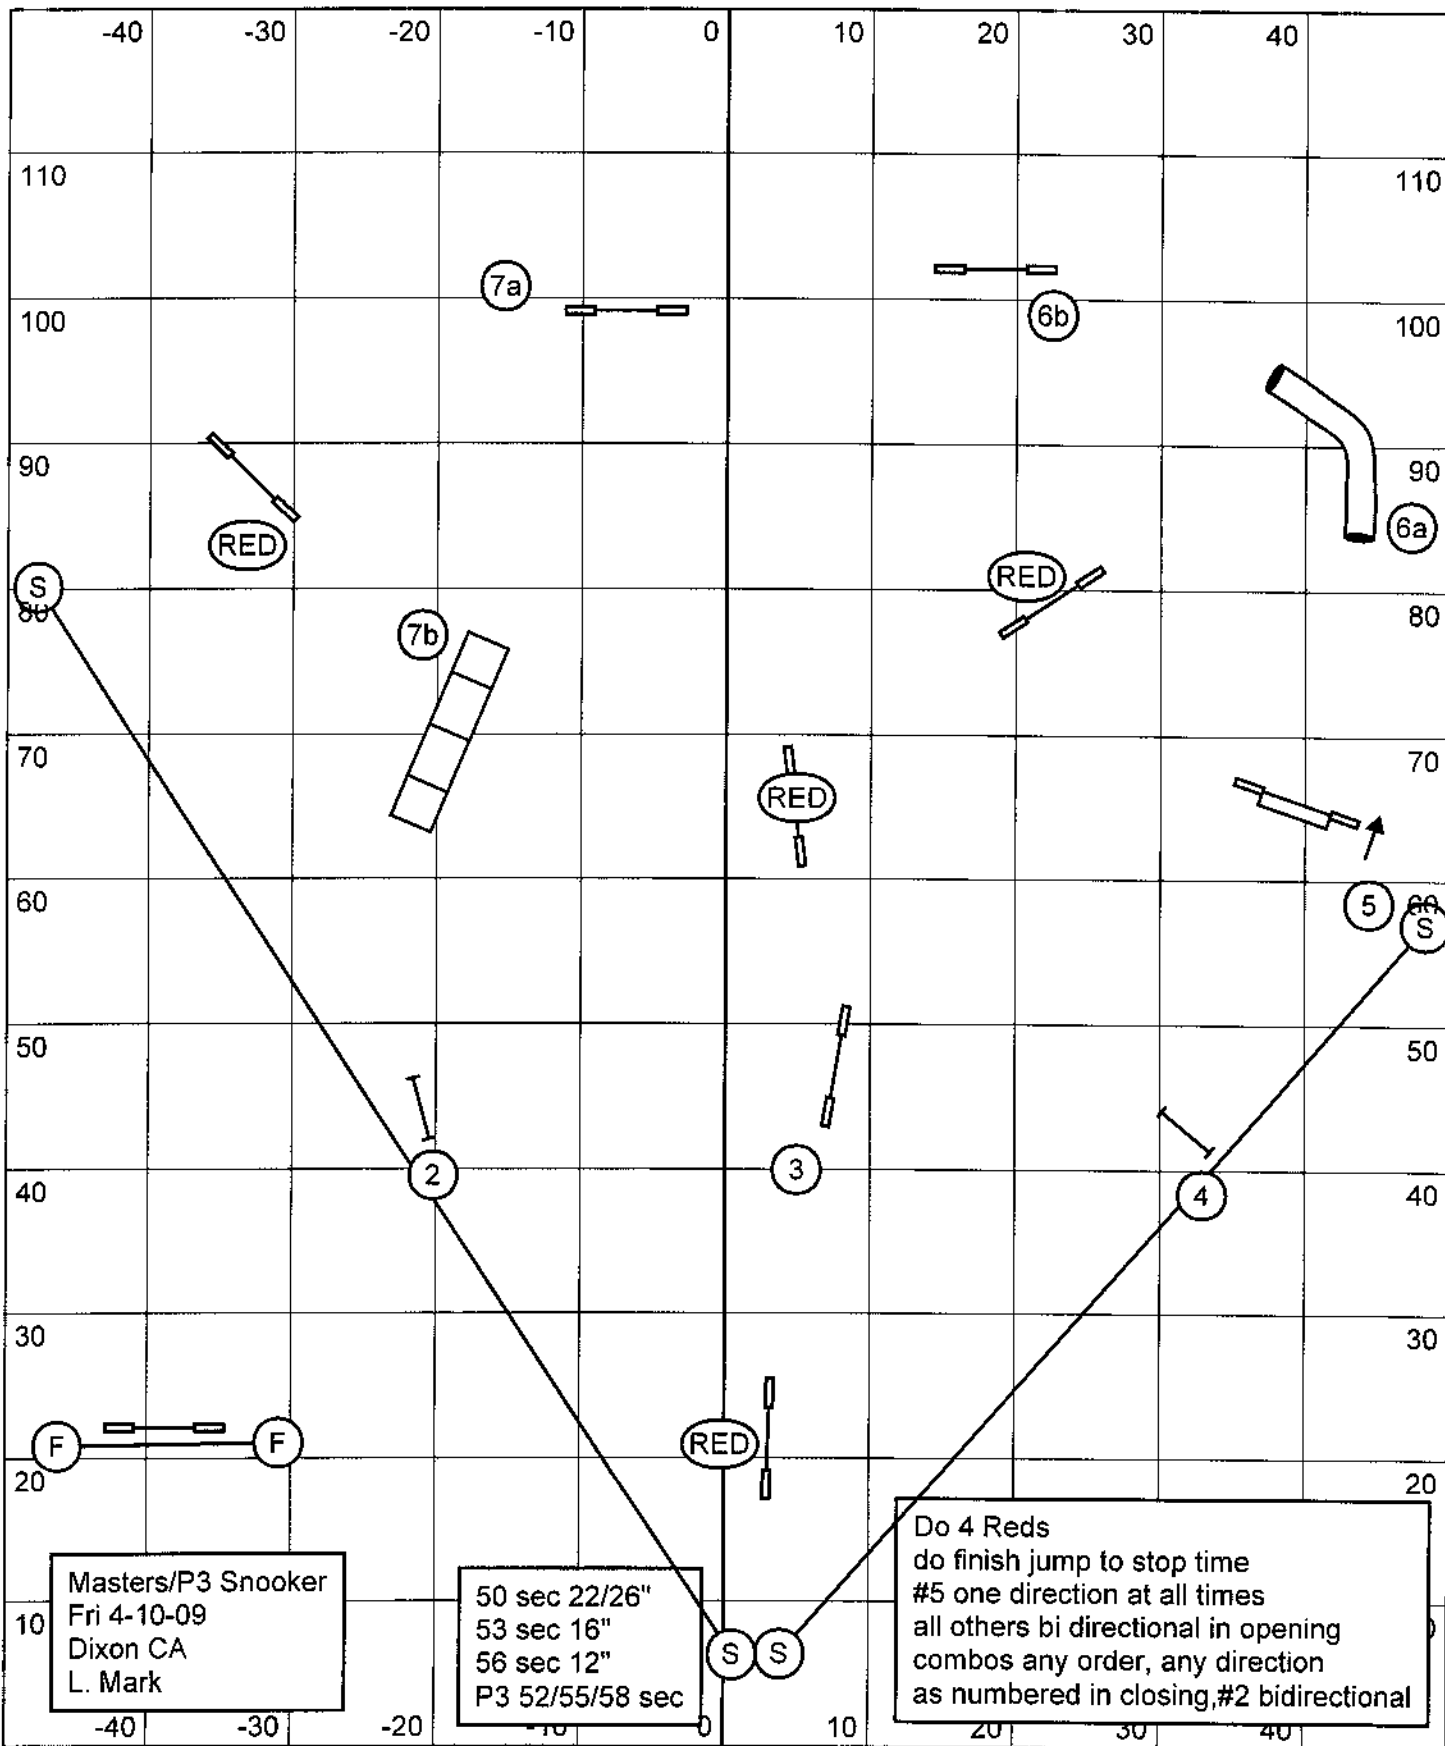

Haute Tracs  
Masters/P3 Standard  
Judge: Tim Verrelli  
April 10, 2009

Black Square then White Circles  
 Smaller jumping dog has first half

Exchange area - all dogs and people must be here for exchange  
 may have leash on while waiting turn  
 or gently restrain/hold dog

Dixon, CA  
 Master/Pill Relay

Friday April 10, 2009  
 Kellie Verrelli