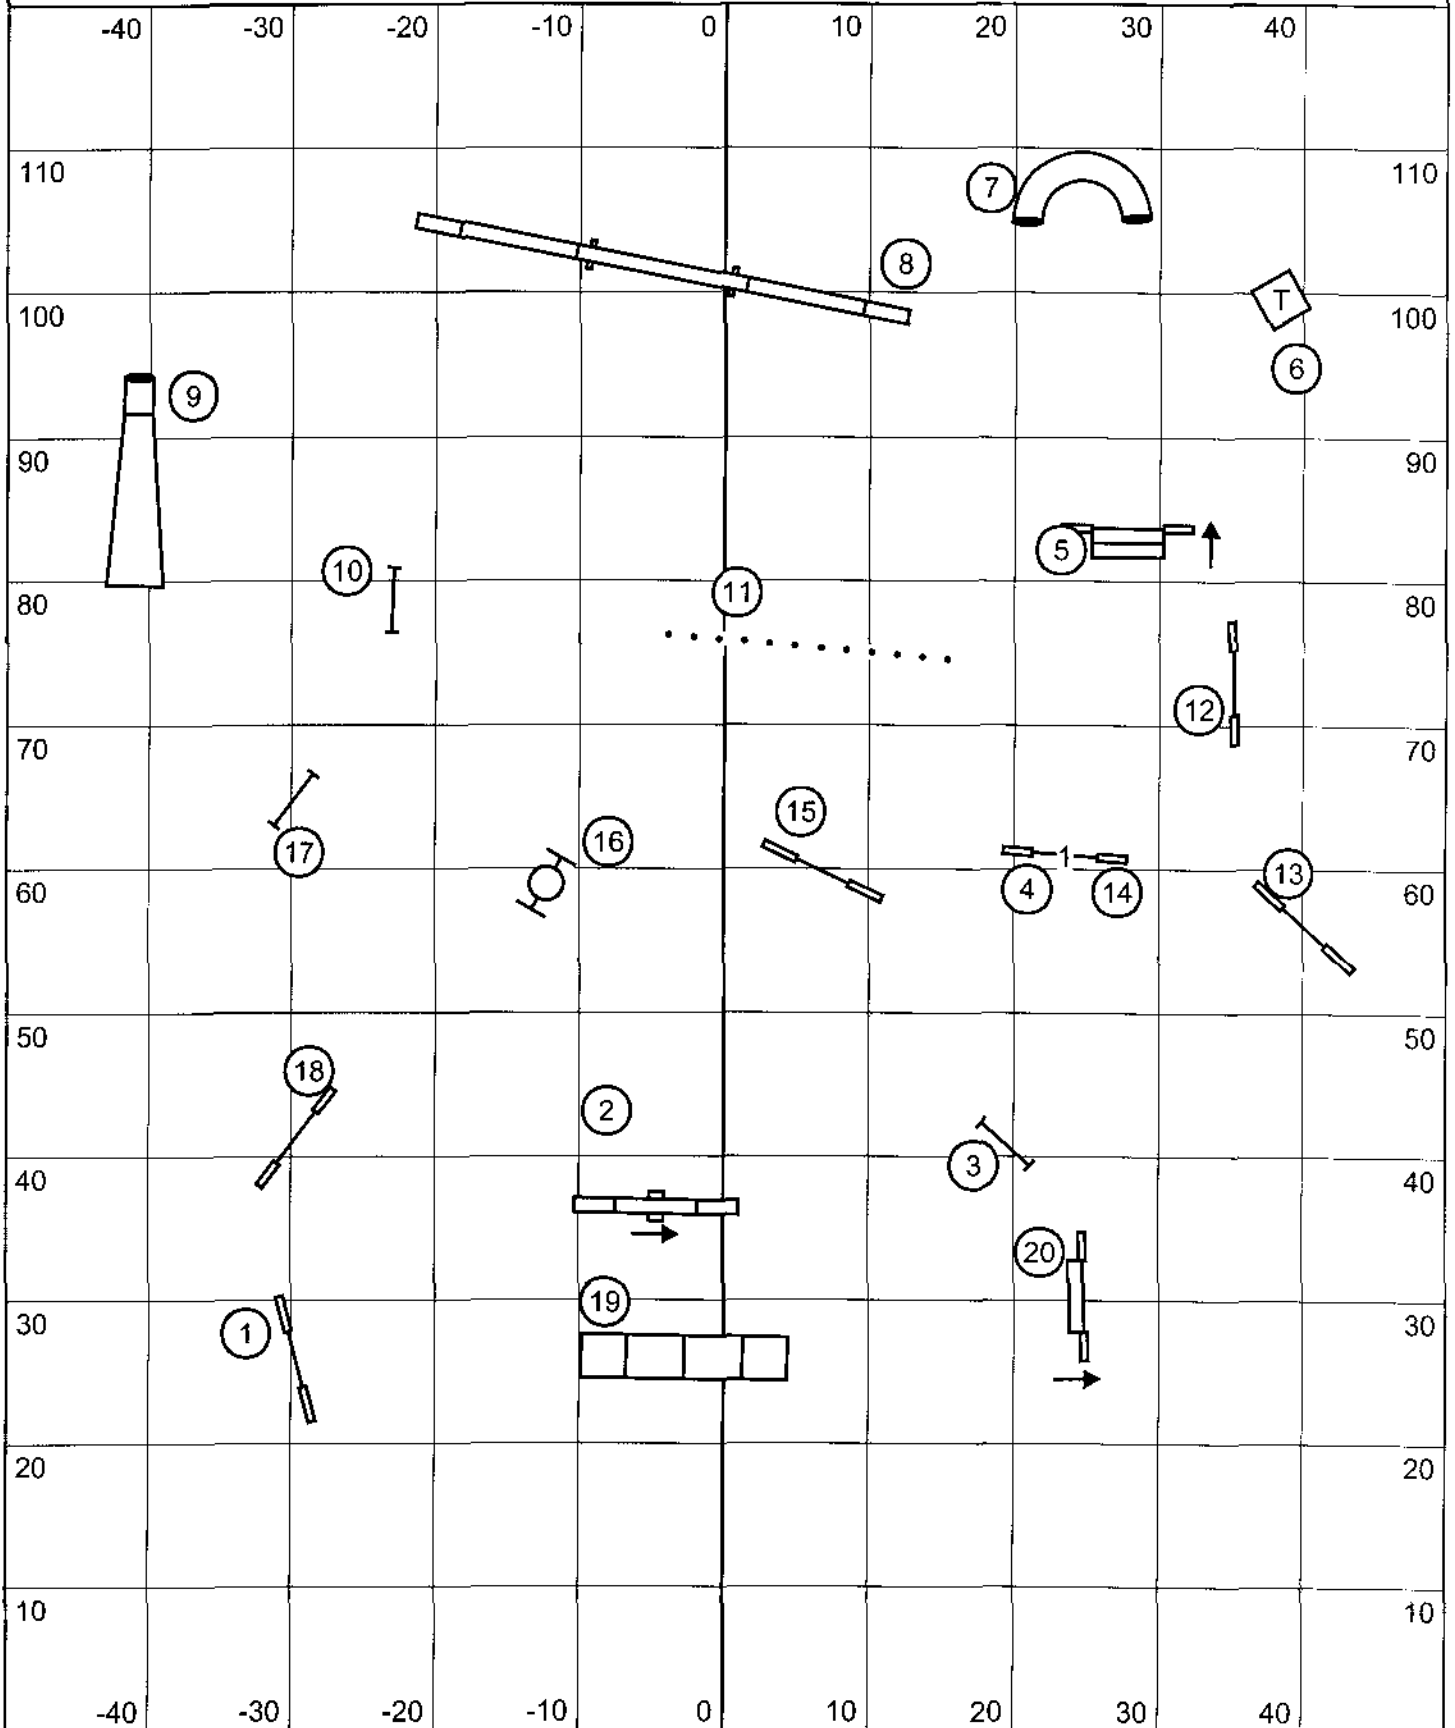

Haute Tracs  
Masters/P3 Standard  
Judge: Tim Verrelli  
April 10, 2009

Black Square then White Circles  
 Smaller jumping dog has first half

Exchange area - all dogs and people must be here for exchange  
 may have leash on while waiting turn  
 or gently restrain/hold dog

Dixon, CA  
 Master/Pill Relay

Friday April 10, 2009  
 Kellie Verrelli