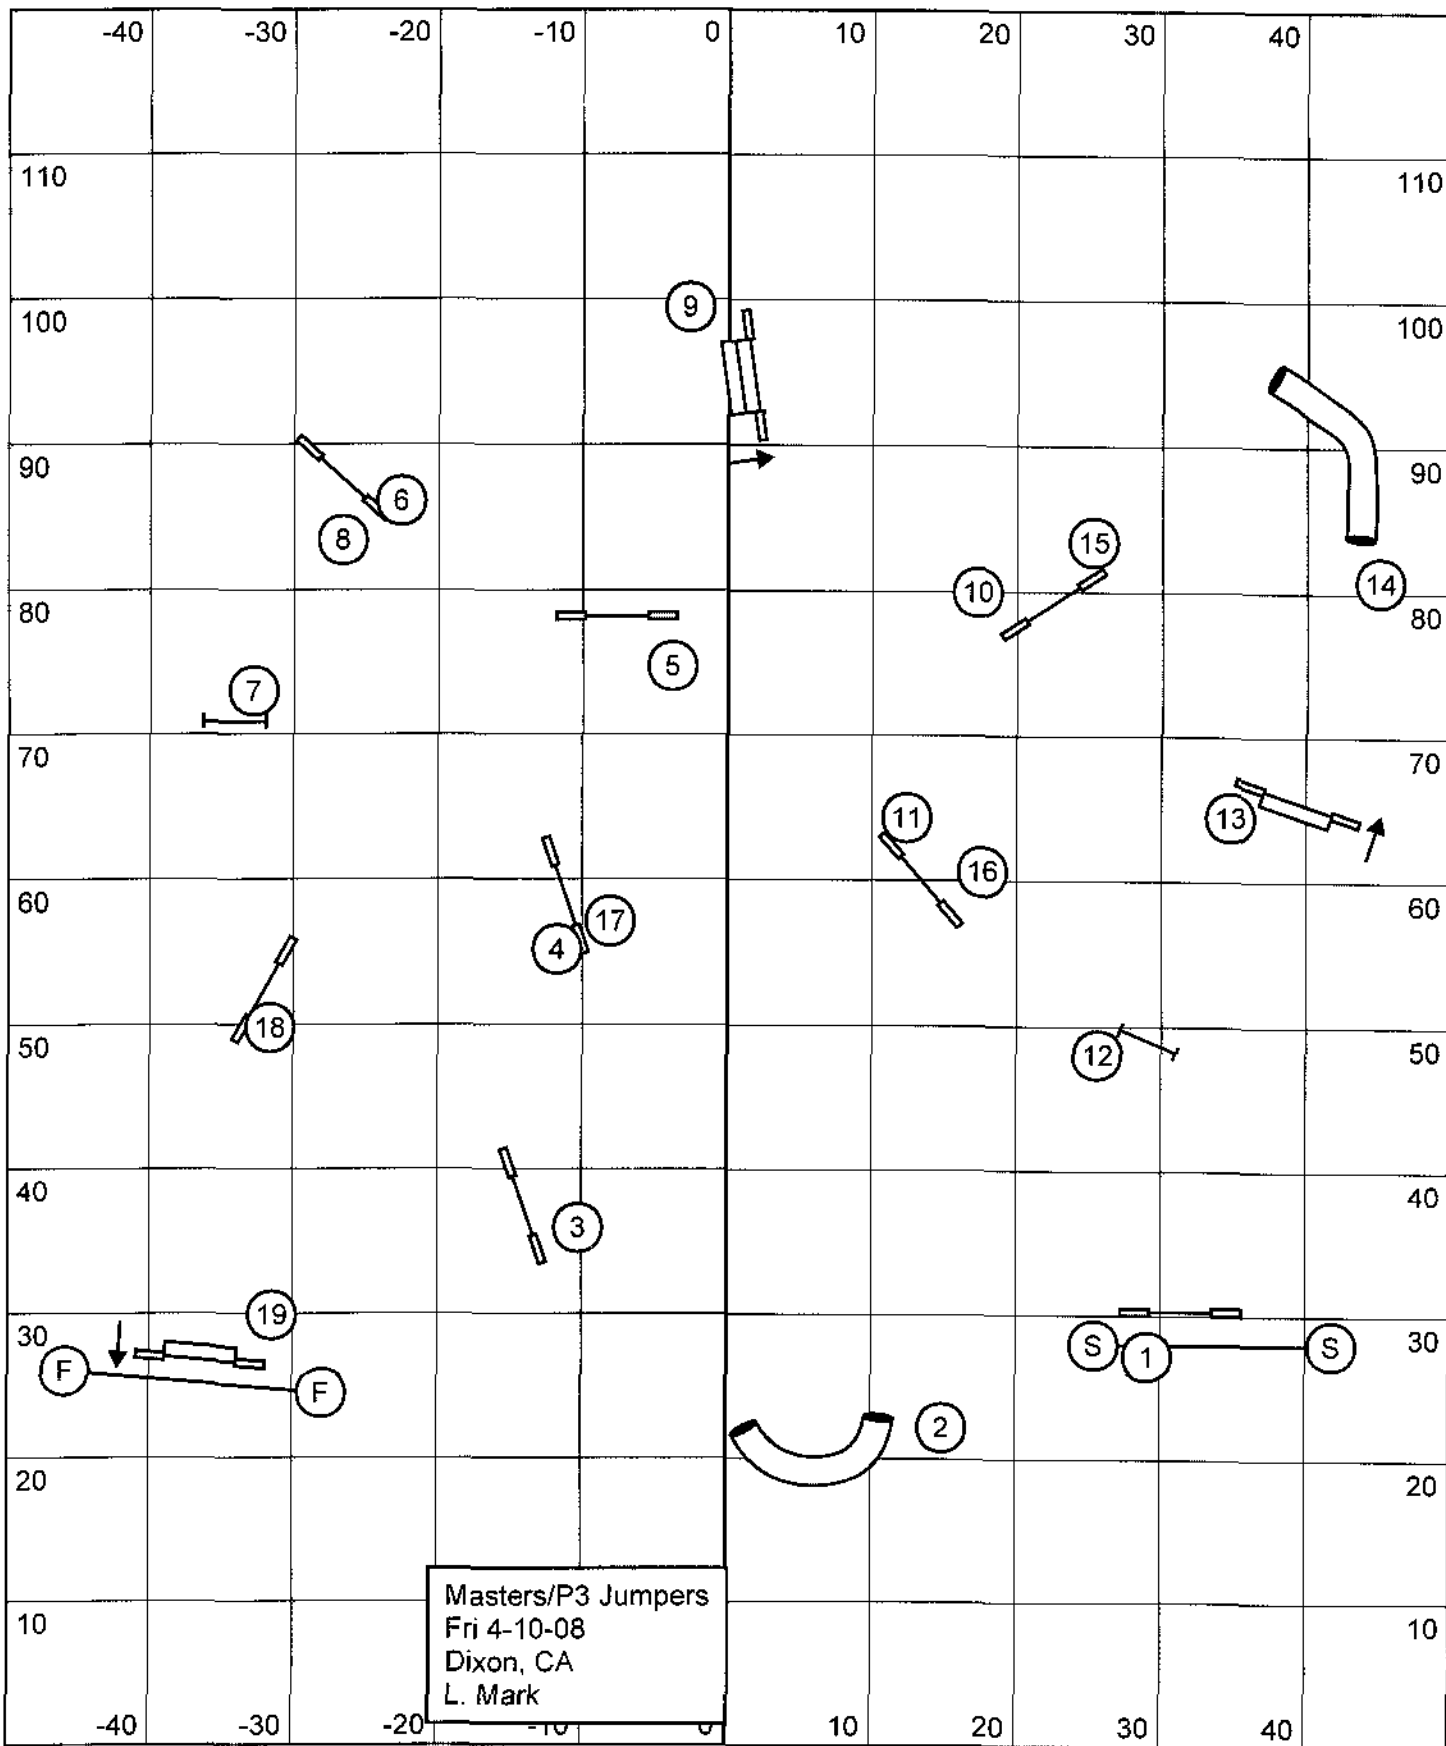

Haute Tracs  
Masters/P3 Standard  
Judge: Tim Verrelli  
April 10, 2009

Black Square then White Circles  
 Smaller jumping dog has first half

Exchange area - all dogs and people must be here for exchange  
 may have leash on while waiting turn  
 or gently restrain/hold dog

Dixon, CA  
 Master/Pill Relay

Friday April 10, 2009  
 Kellie Verrelli