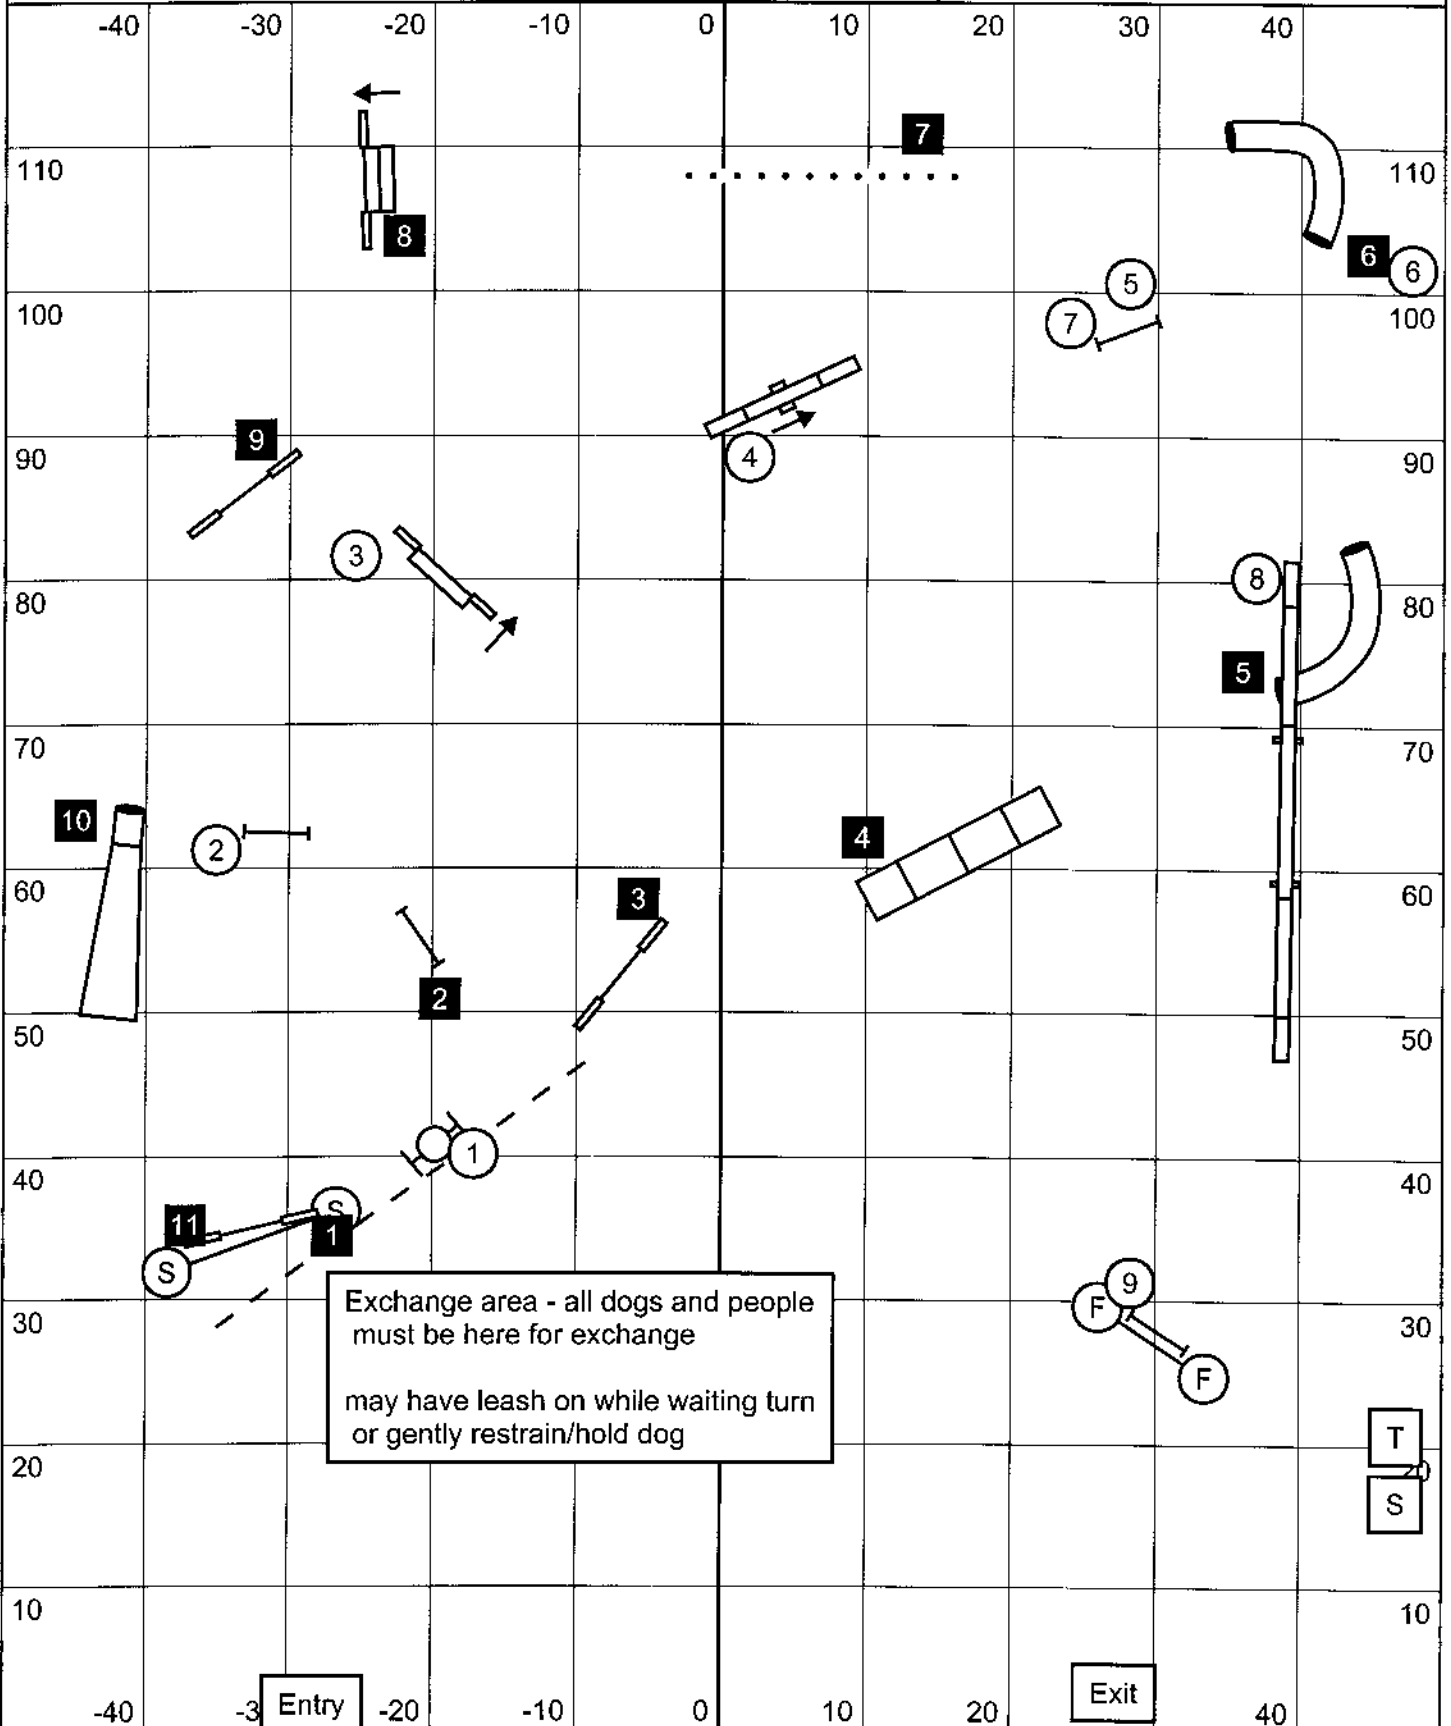

Haute Tracs  
Masters/P3 Standard  
Judge: Tim Verrelli  
April 10, 2009

Black Square then White Circles  
 Smaller jumping dog has first half

Exchange area - all dogs and people must be here for exchange  
 may have leash on while waiting turn  
 or gently restrain/hold dog

Dixon, CA  
 Master/Pill Relay

Friday April 10, 2009  
 Kellie Verrelli