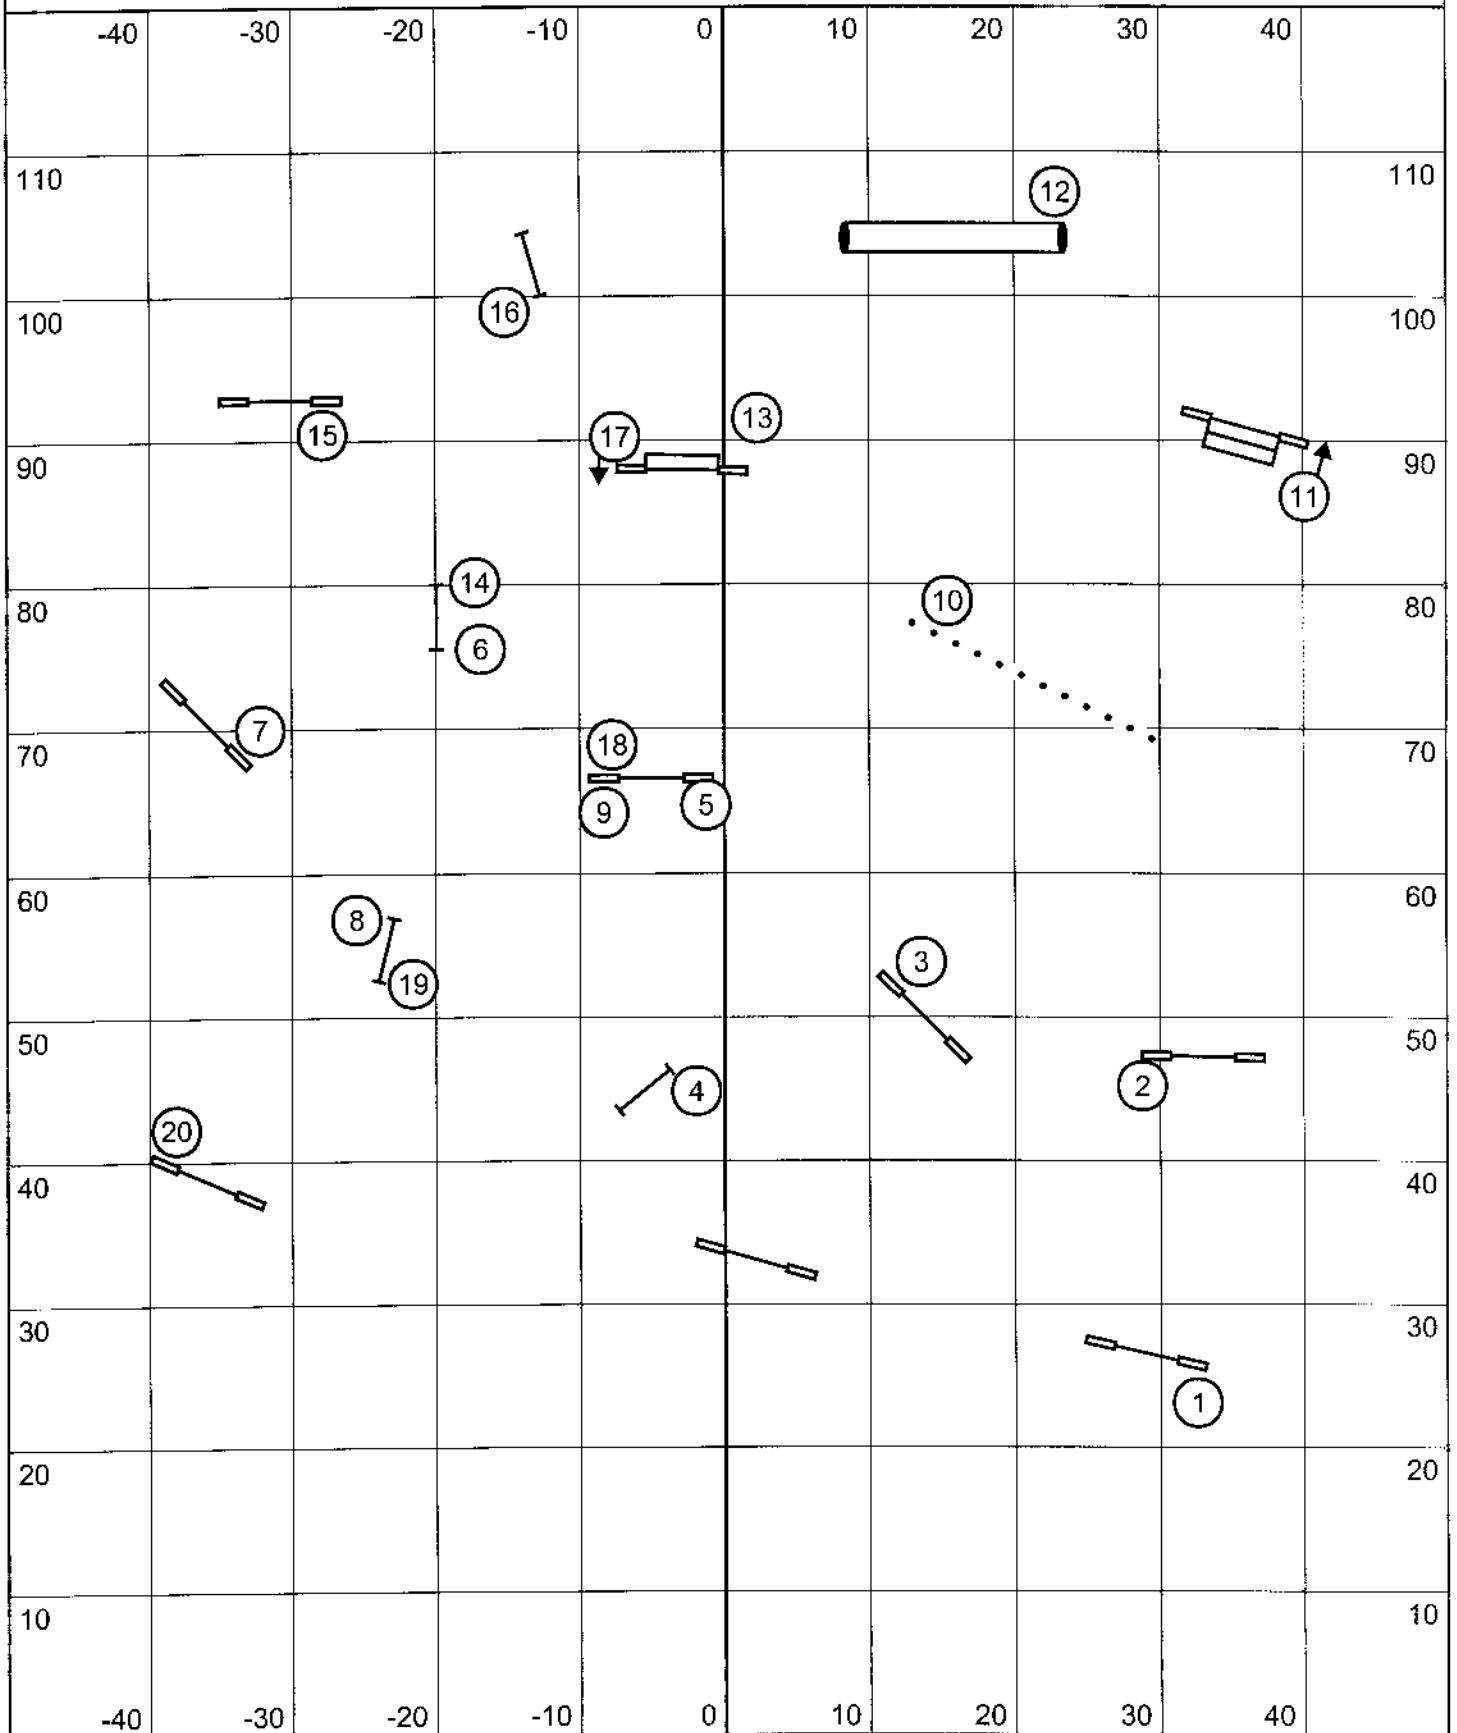

TEAM STANDARD Haute TRACS 409-09 Tammy Domico

Course Times: Open dogs - 30 Seconds 16" 33 Seconds 12" 36 Seconds
 Gamble Time Open Dogs 14 seconds 16" - 16 seconds 12" - 18 Seconds
 No extra time for Performance
 Points 1-3-5-7
 Any Jump 1 point
 Tunnels, Tire, Chute 3 points
 Contact equipment and weaves 5 points - no sequencing of Contacts in opening
 No 7 point obstacle

Gamble - at buzzer - must do 3 like pointed obstacles - no individual one back to back
 3 - 1's = 5 points 3 - 3's = 10 points 3 - 5's = 25 points
 if during closing you take a different point obstacle you negate your gamble points
 finish over final jump before buzzer or lose gamble points.

Haute Tracs
 Team Jumpers
 Judge: Tim Verrelli
 April 9, 2009

TS

Haute Tracs
Team Relay
Judge: Tim Verrelli
April 9, 2009

Team Order - White Circles / White Squares / Black Circles (Odd Height)
Versatility Order - White Circles / Black Circles