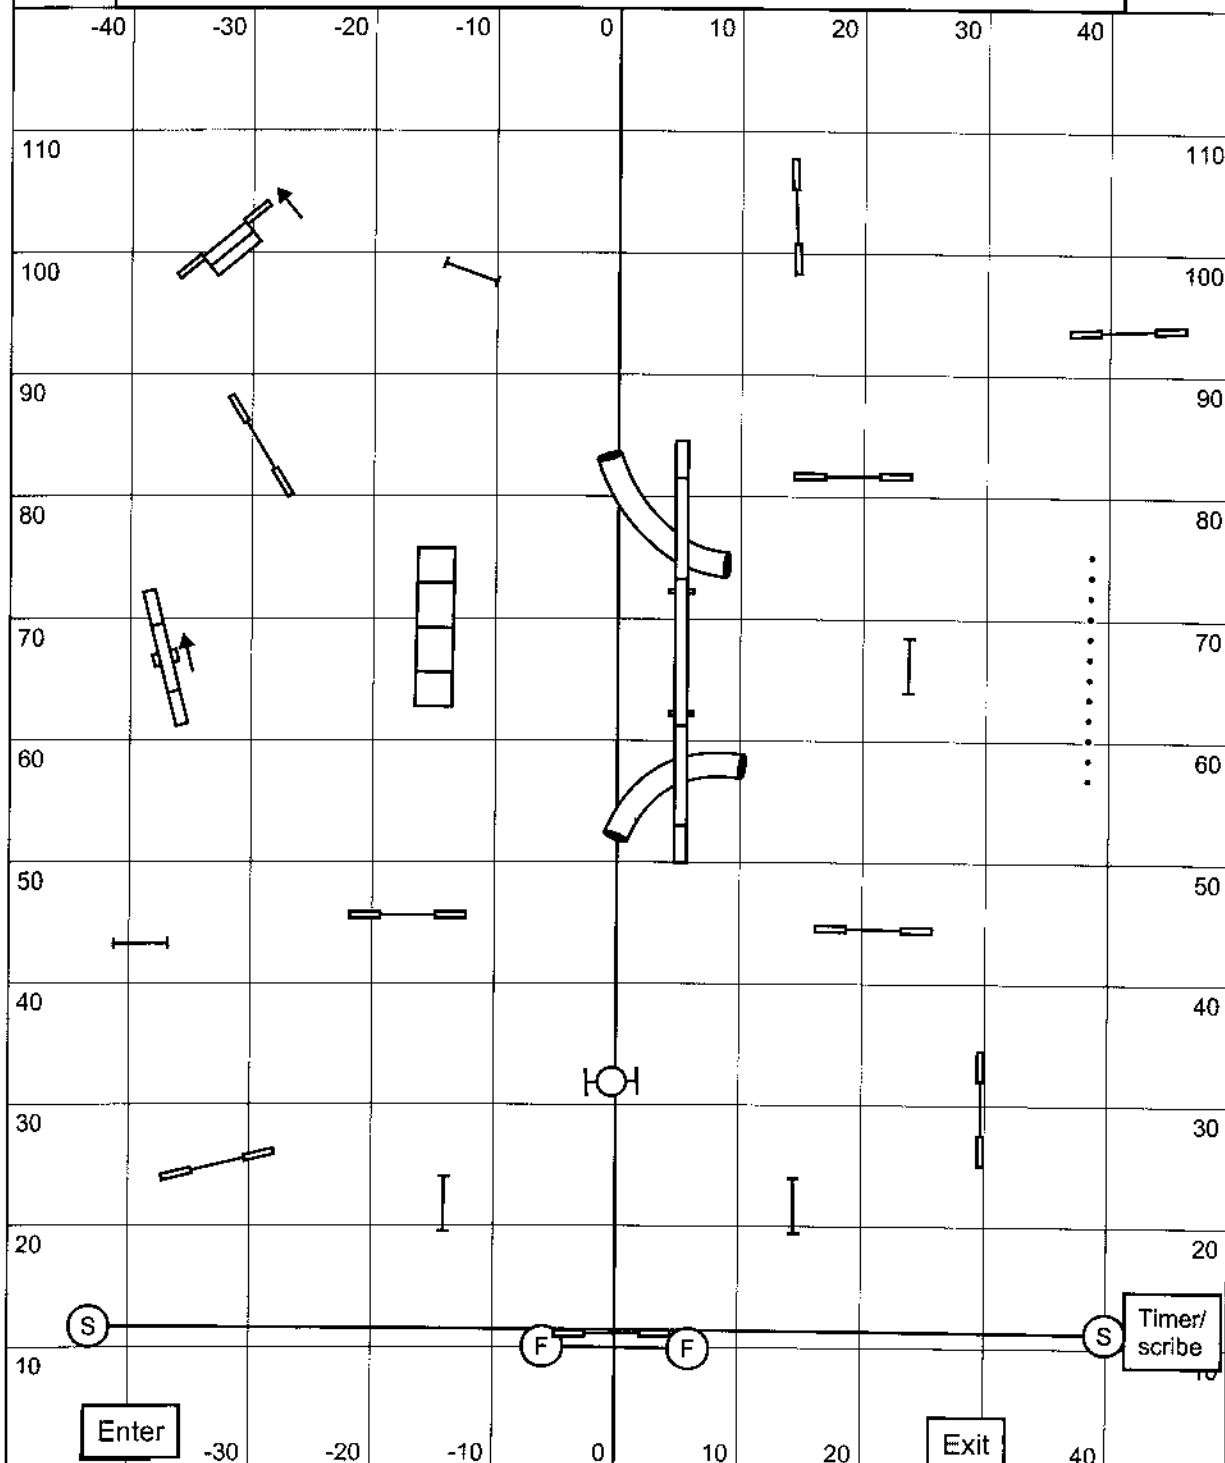

Course Times: Open dogs - 30 Seconds 16" 33 Seconds 12" 36 Seconds
Gamble Time Open Dogs 14 seconds 16" - 16 seconds 12" - 18 Seconds
No extra time for Performance
Points 1-3-5-7
Any Jump 1 point
Tunnels, Tire, Chute 3 points
Contact equipment and weaves 5 points - no sequencing of Contacts in opening
No 7 point obstacle

Gamble - at buzzer - must do 3 like pointed obstacles - no individual one back to back
3 - 1's = 5 points 3 - 3's = 10 points 3 - 5's = 25 points
if during closing you take a different point obstacle you negate your gamble points
finish over final jump before buzzer or lose gamble points.