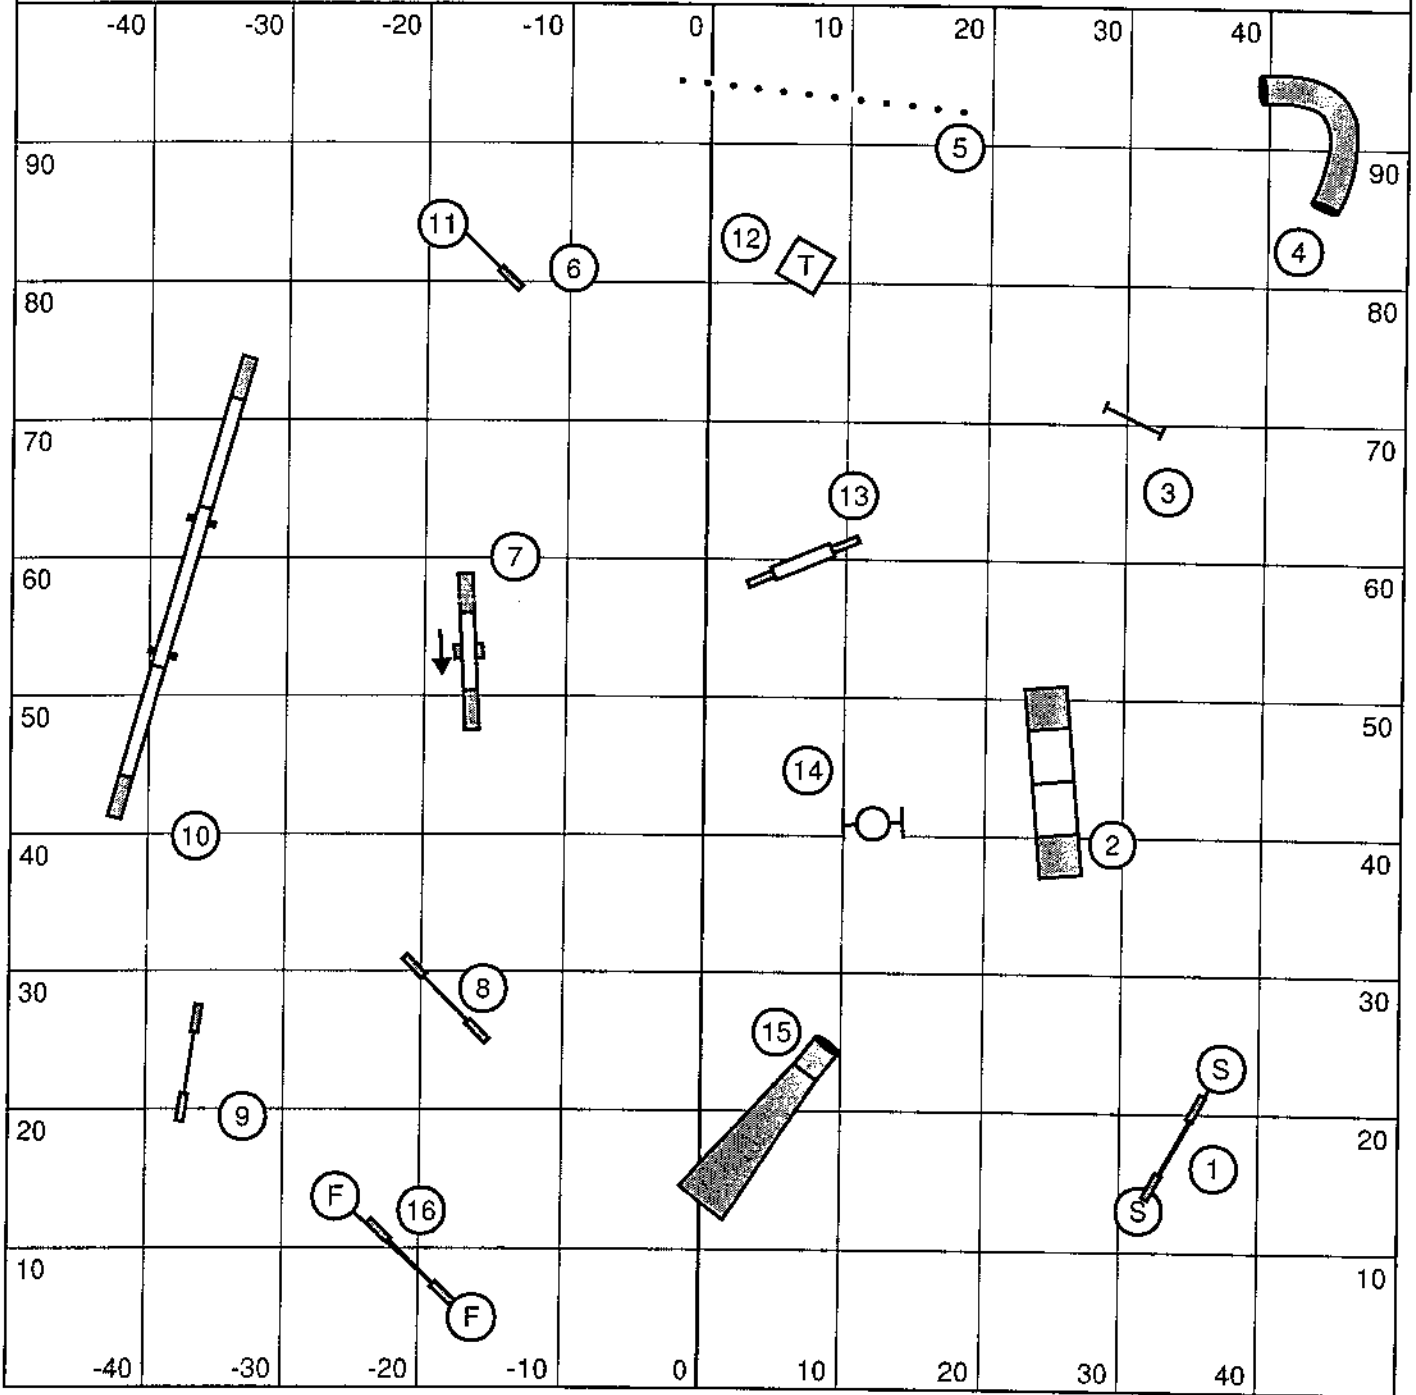

Haute Dawgs
Saturday October 10, 2009
L Bickel
starters/PI standard

Saturday Starters/PI

Haute Dawgs
 Saturday October 10, 2009
 L Bickel
 starters/PI pairs

first dog runs circles
 second dog runs squares
 mixed pairs may choose sides